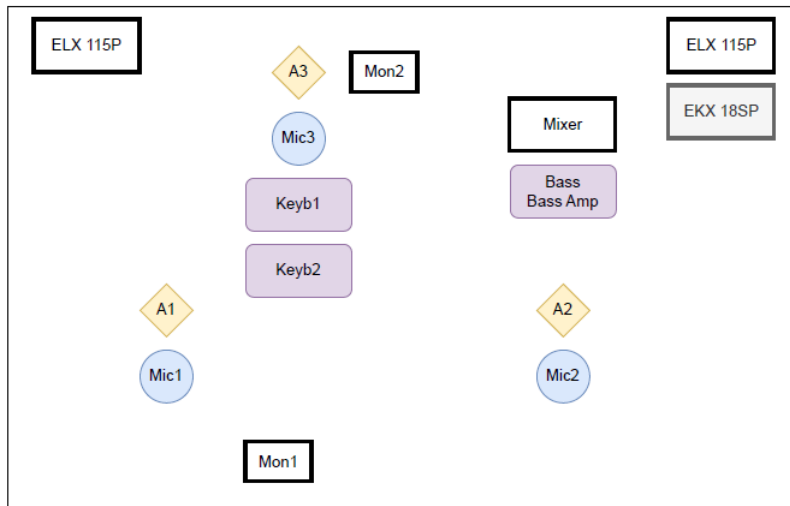

Stageplan

Artists

A1 = Lead Vocal
 A2 = Bass & Backing Voc
 A3 = Keyb & Backing Voc
 A4 = Guit
 A5 = Drums

Quartett (backline)

Quintett (backline)

Trio (own PA)

Stage Front

Quartett (own PA)

Stage Front

Quintett (own PA)

Stage Front

Technical Rider

Monitoring

Mon1 = (Lead Vocal) & (...) & (...)
 Mon2 = (keyb) Left-Channel Mono Only & (...) & (...)
 Mon3 = (...) & (...)
 Mon4 = (...) & (...)
 Mon5 = (...) & (...)

Inputs	Discription	Channels	Level	Phantompower	Balanced	Comment
Mic1	Lead Vocal	1	Mic	No	Yes	Shure Beta 58A
Mic2	Background Vocal Bass	1	Mic	No	Yes	Shure SM58
Mic3	Background Vocal Keyb	1	Mic	No	Yes	Shure SM58
Keyb1	Clavia Nord Stage	2	Line	No	No	Stereo
Keyb2	Korg Wavestate	2	Line	No	No	Stereo
Guit		1	Mic	No	Yes	Shure SM57
Bass		1	Line	No	Yes	DI Out
Drums (Bass)		1	Mic	No	Yes	Audix D6 -No-
Drums (Snare)		1	Mic	No	Yes	Audix i5 -No-
Drums (OH)		2	Mic	Yes	Yes	Audix ADX51 (2 Stk.) overhead -No-