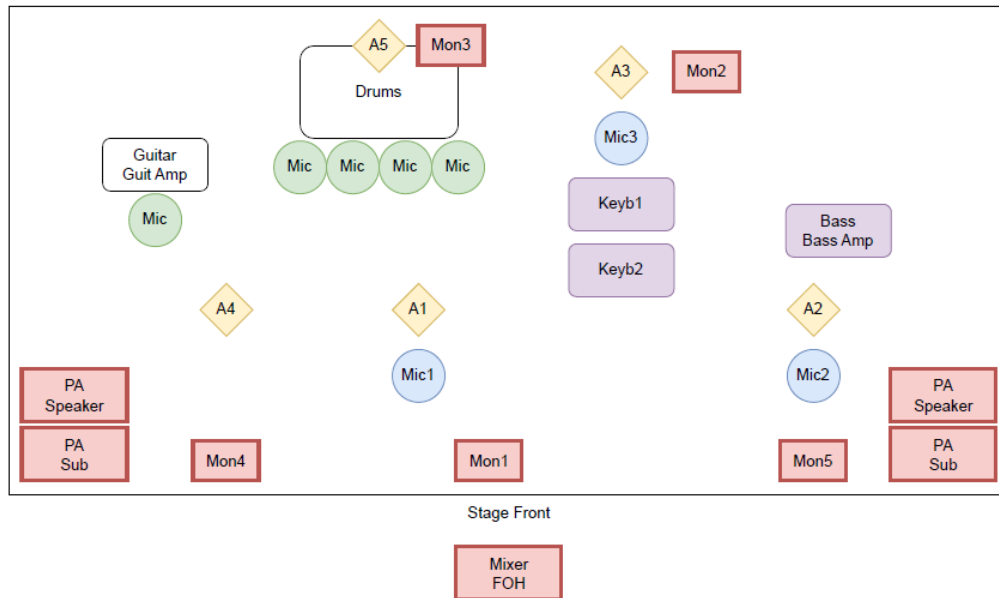

Stageplan

Artists

A1 = Lead Vocal
 A2 = Bass & Backing Voc
 A3 = Keyb & Backing Voc
 A4 = Guit
 A5 = Drums

Quartett (backline)

Quintett (backline)

Trio (own PA)

Stage Front

Quartett (own PA)

Stage Front

Quintett (own PA)

Stage Front

Technical Rider

Monitoring

Mon1 = (Lead Vocal) & (...) & (...)
 Mon2 = (keyb) Left-Channel Mono Only & (...) & (...)
 Mon3 = (...) & (...)
 Mon4 = (...) & (...)
 Mon5 = (...) & (...)

Inputs	Discription	Channels	Level	Phantompower	Balanced	Comment
Mic1	Lead Vocal	1	Mic	No	Yes	Shure Beta 58A
Mic2	Background Vocal Bass	1	Mic	No	Yes	Shure SM58
Mic3	Background Vocal Keyb	1	Mic	No	Yes	Shure SM58
Keyb1	Clavia Nord Stage	2	Line	No	No	Stereo
Keyb2	Korg Wavestate	2	Line	No	No	Stereo
Guit		1	Mic	No	Yes	Shure SM57
Bass		1	Line	No	Yes	DI Out
Drums (Bass)		1	Mic	No	Yes	Audix D6 -No-
Drums (Snare)		1	Mic	No	Yes	Audix i5 -No-
Drums (OH)		2	Mic	Yes	Yes	Audix ADX51 (2 Stk.) overhead -No-