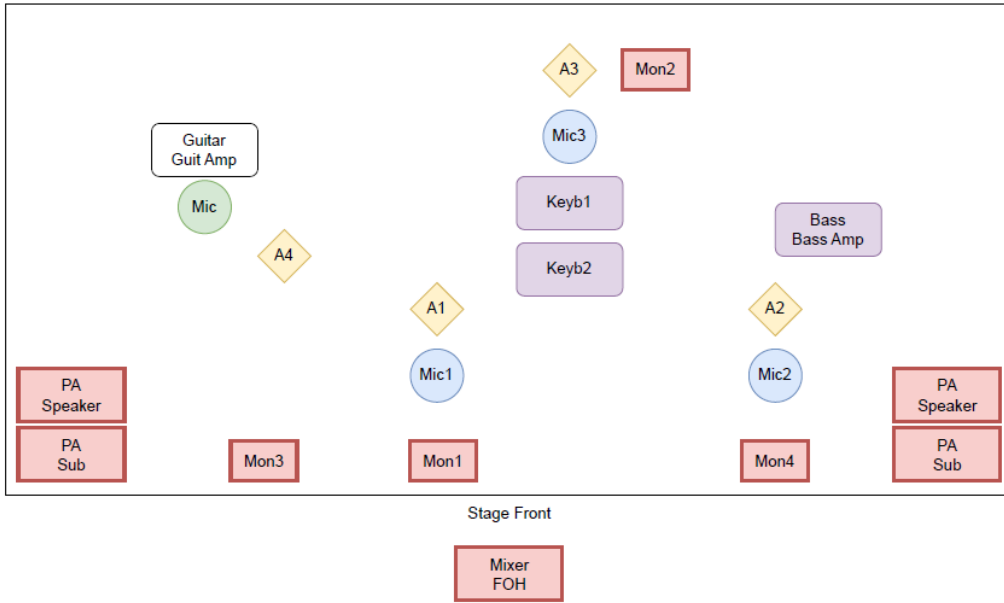

Stageplan

Artists

A1 = Lead Vocal
 A2 = Bass & Backing Voc
 A3 = Keyb & Backing Voc
 A4 = Guit
 A5 = Drums

Quartett (backline)

Quintett (backline)

Trio (own PA)

Stage Front

Quartett (own PA)

Stage Front

Quintett (own PA)

Stage Front

Technical Rider

Monitoring

Mon1 = (Lead Vocal) & (...) & (...)
 Mon2 = (keyb) Left-Channel Mono Only & (...) & (...)
 Mon3 = (...) & (...)
 Mon4 = (...) & (...)
 Mon5 = (...) & (...)

Inputs	Discription	Channels	Level	Phantompower	Balanced	Comment
Mic1	Lead Vocal	1	Mic	No	Yes	Shure Beta 58A
Mic2	Background Vocal Bass	1	Mic	No	Yes	Shure SM58
Mic3	Background Vocal Keyb	1	Mic	No	Yes	Shure SM58
Keyb1	Clavia Nord Stage	2	Line	No	No	Stereo
Keyb2	Korg Wavestate	2	Line	No	No	Stereo
Guit		1	Mic	No	Yes	Shure SM57
Bass		1	Line	No	Yes	DI Out
Drums (Bass)		1	Mic	No	Yes	Audix D6 -No-
Drums (Snare)		1	Mic	No	Yes	Audix i5 -No-
Drums (OH)		2	Mic	Yes	Yes	Audix ADX51 (2 Stk.) overhead -No-