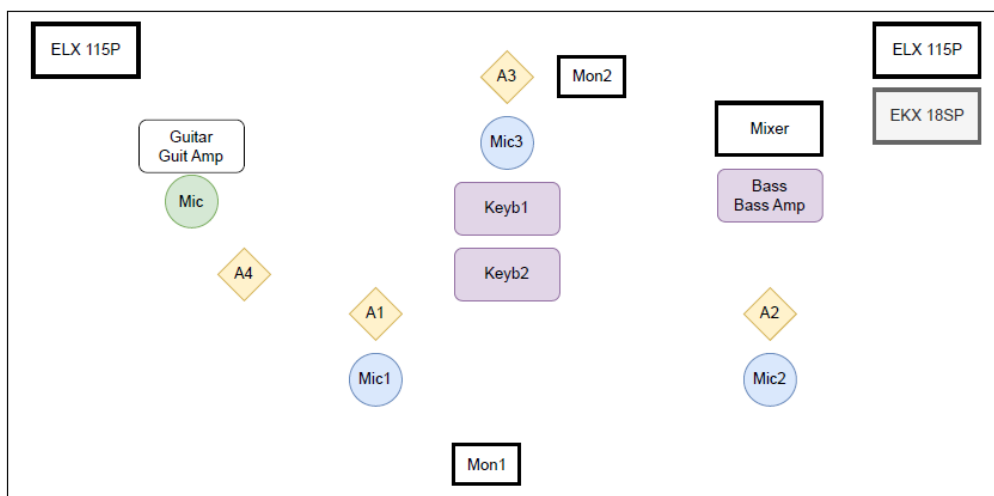

Stageplan

Artists

A1 = Lead Vocal
 A2 = Bass & Backing Voc
 A3 = Keyb & Backing Voc
 A4 = Guit
 A5 = Drums

Quartett (backline)

Quintett (backline)

Trio (own PA)

Stage Front

Quartett (own PA)

Stage Front

Quintett (own PA)

Stage Front

Technical Rider

Monitoring

Mon1 = (Lead Vocal) & (...) & (...)
 Mon2 = (keyb) Left-Channel Mono Only & (...) & (...)
 Mon3 = (...) & (...)
 Mon4 = (...) & (...)
 Mon5 = (...) & (...)

Inputs	Discription	Channels	Level	Phantompower	Balanced	Comment
Mic1	Lead Vocal	1	Mic	No	Yes	Shure Beta 58A
Mic2	Background Vocal Bass	1	Mic	No	Yes	Shure SM58
Mic3	Background Vocal Keyb	1	Mic	No	Yes	Shure SM58
Keyb1	Clavia Nord Stage	2	Line	No	No	Stereo
Keyb2	Korg Wavestate	2	Line	No	No	Stereo
Guit		1	Mic	No	Yes	Shure SM57
Bass		1	Line	No	Yes	DI Out
Drums (Bass)		1	Mic	No	Yes	Audix D6 -No-
Drums (Snare)		1	Mic	No	Yes	Audix i5 -No-
Drums (OH)		2	Mic	Yes	Yes	Audix ADX51 (2 Stk.) overhead -No-