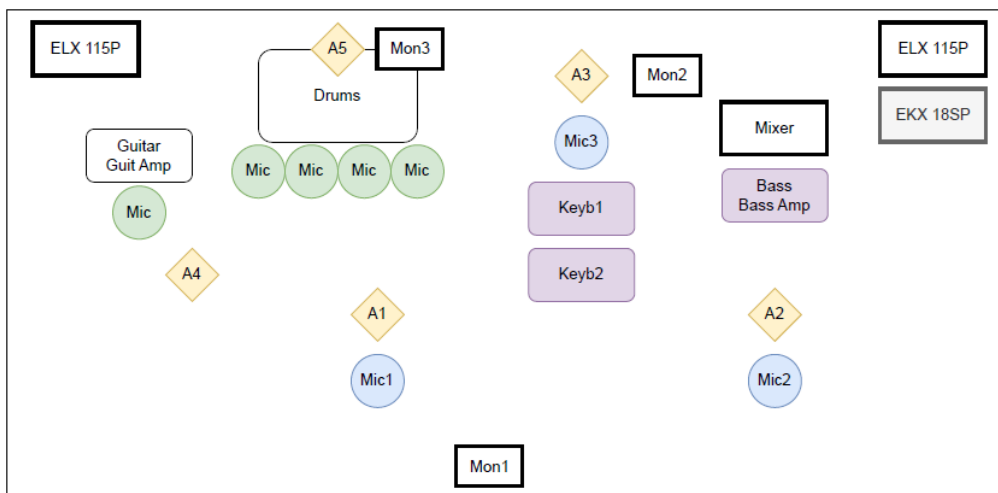

Stageplan

Artists

A1 = Lead Vocal
 A2 = Bass & Backing Voc
 A3 = Keyb & Backing Voc
 A4 = Guit
 A5 = Drums

Quartett (backline)

Quintett (backline)

Trio (own PA)

Stage Front

Quartett (own PA)

Stage Front

Quintett (own PA)

Stage Front

Technical Rider

Monitoring

Mon1 = (Lead Vocal) & (...) & (...)
 Mon2 = (keyb) Left-Channel Mono Only & (...) & (...)
 Mon3 = (...) & (...)
 Mon4 = (...) & (...)
 Mon5 = (...) & (...)

Inputs	Discription	Channels	Level	Phantompower	Balanced	Comment
Mic1	Lead Vocal	1	Mic	No	Yes	Shure Beta 58A
Mic2	Background Vocal Bass	1	Mic	No	Yes	Shure SM58
Mic3	Background Vocal Keyb	1	Mic	No	Yes	Shure SM58
Keyb1	Clavia Nord Stage	2	Line	No	No	Stereo
Keyb2	Korg Wavestate	2	Line	No	No	Stereo
Guit		1	Mic	No	Yes	Shure SM57
Bass		1	Line	No	Yes	DI Out
Drums (Bass)		1	Mic	No	Yes	Audix D6 -No-
Drums (Snare)		1	Mic	No	Yes	Audix i5 -No-
Drums (OH)		2	Mic	Yes	Yes	Audix ADX51 (2 Stk.) overhead -No-